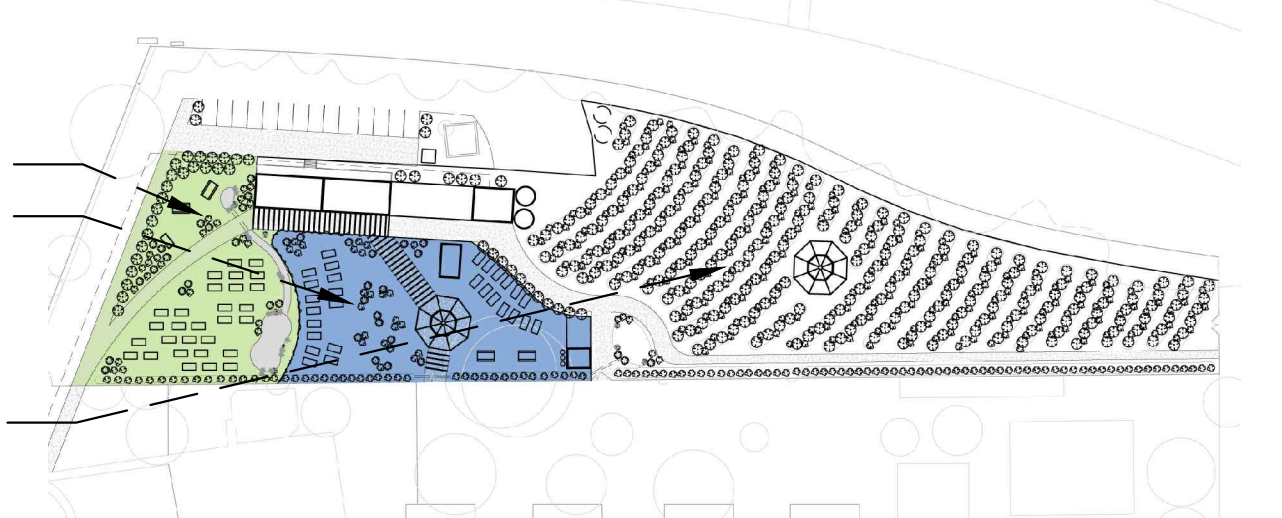

COMMUNITY ZONE
SCHOOL ZONE

PERENNIAL FOOD FORESTRY AGRICULTURE

PREPARED FOR:
RACHEL KOHN OBUT
LUNITA FARM

CONCEPT DESIGN
LEATAATA FLOYD FARMS
MCCLATCHY WAY
SACRAMENTO, CA

9/01/2014
REV: 10/09/2014

PREPARED BY:
STEPHEN DICKINSON